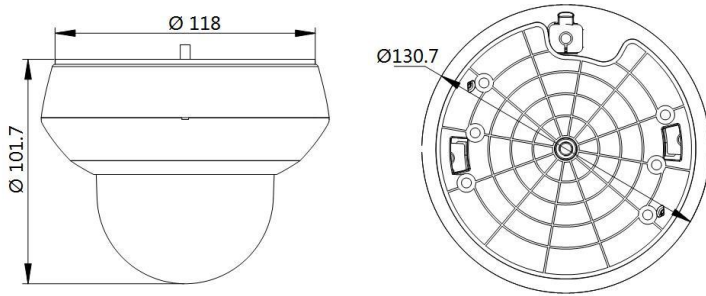

Available Model

DS-2DE2A404IW-DE3(2.8-12MM), 12 VDC & PoE

Dimensions

Unit:mm

Accessories

DS-1294ZJ-PT Wall Mounting Bracket

Distributed by